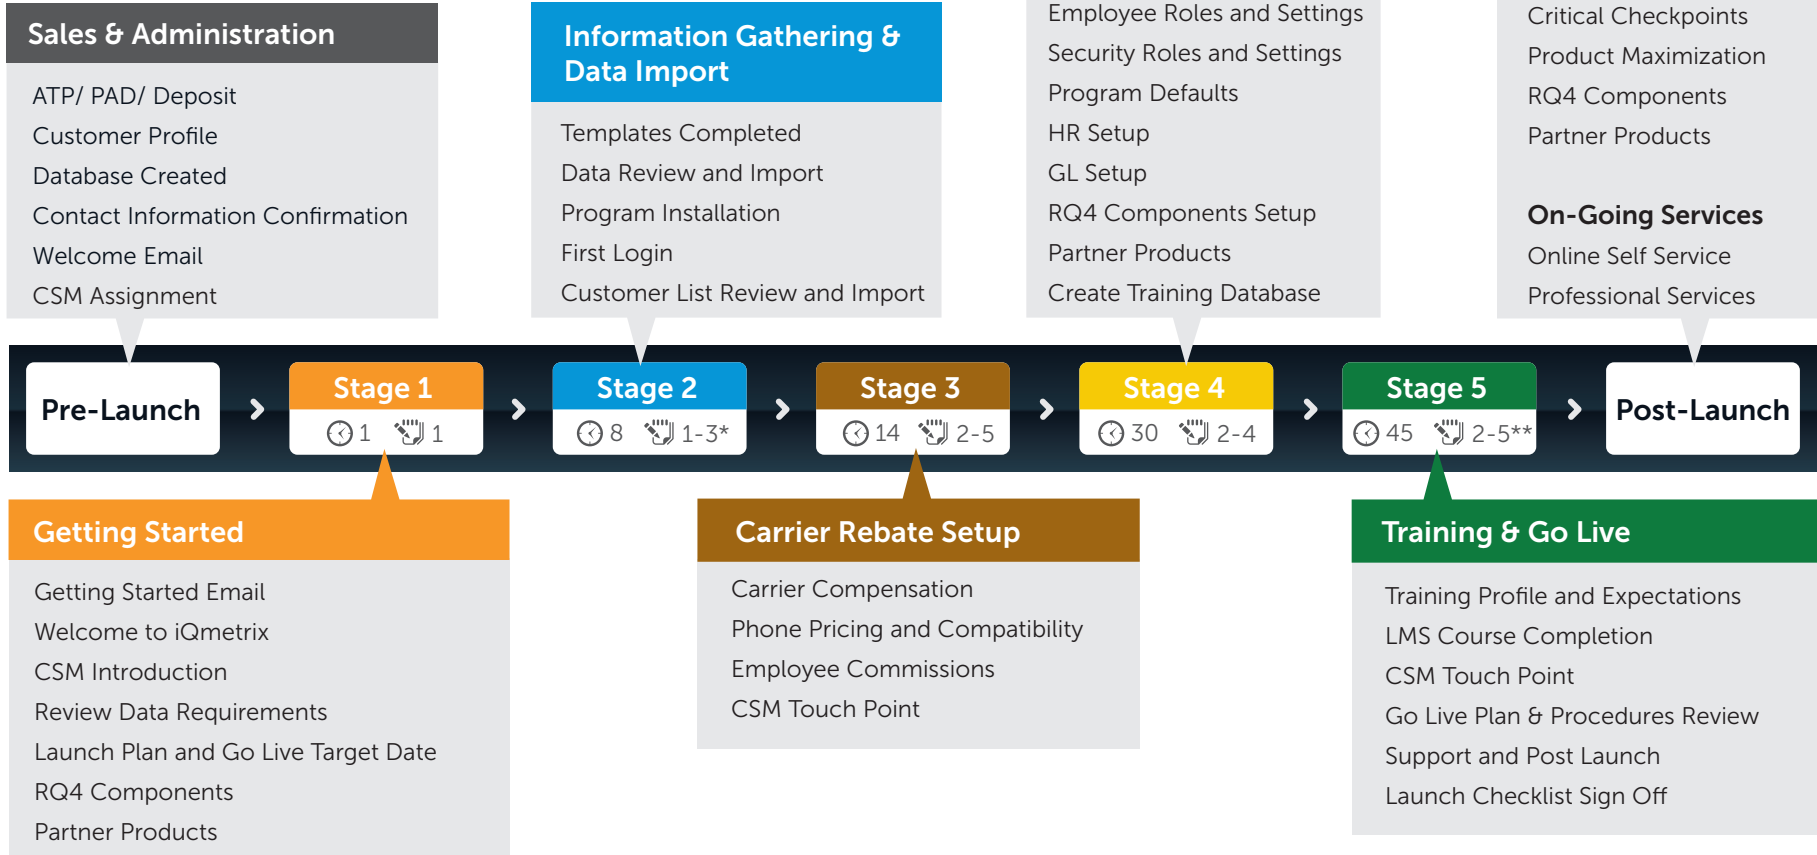

RQ4[®] Launch Process

🕒 Business Days Since Sale | 🧑‍🎓 Work for Client in Hours

*time is subject to the amount of data clean up required to provide the information in a working format.

**amount of time can vary depending on the number of locations rolling out and employees to train.